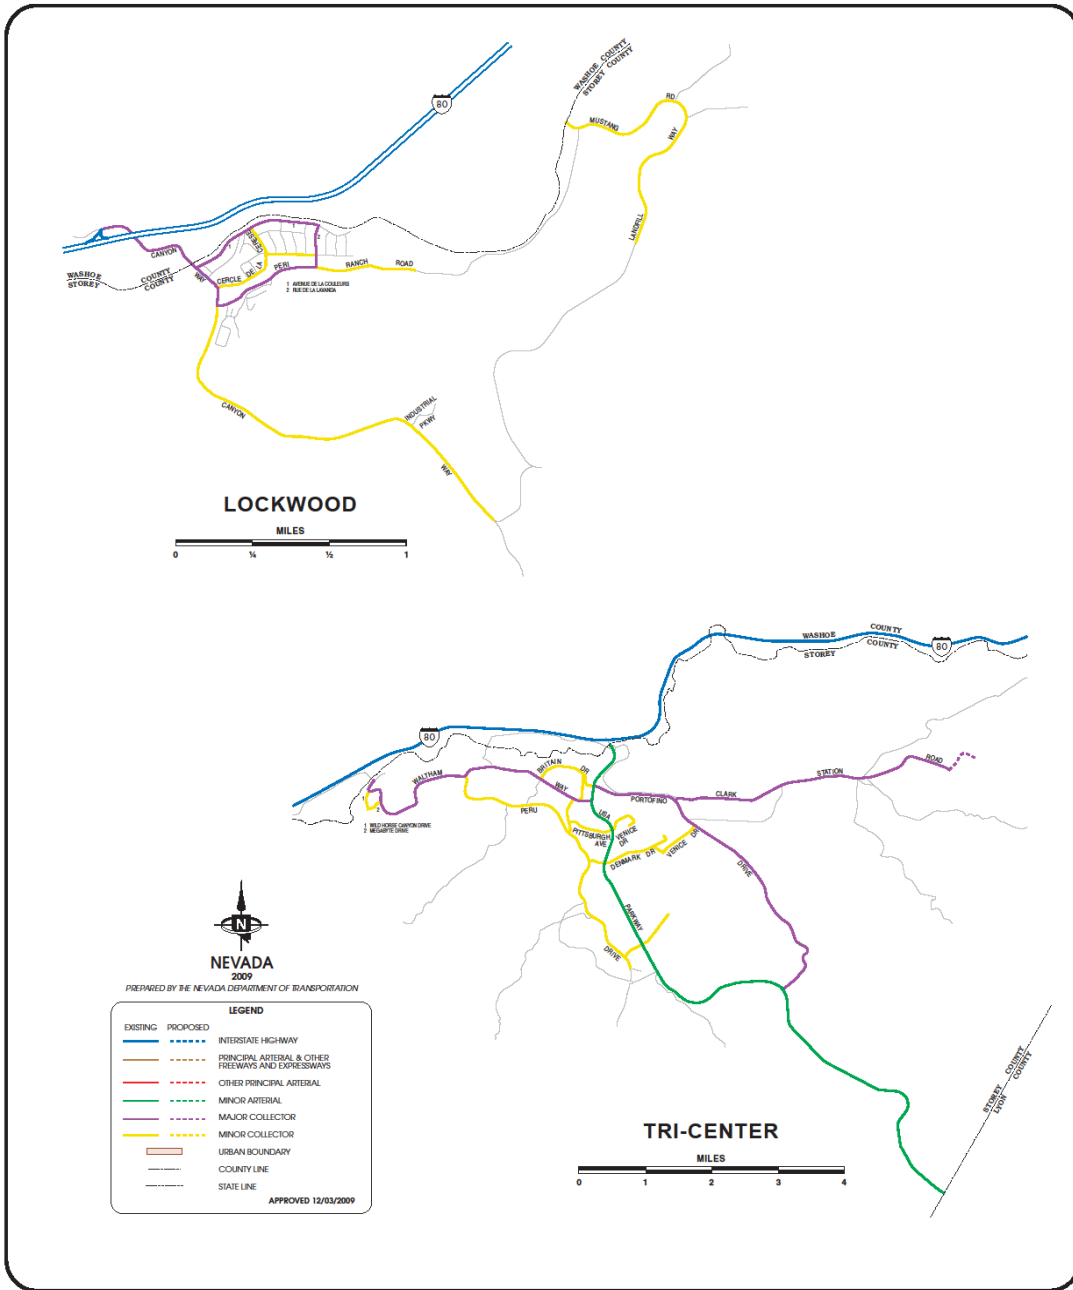

Appendix P

Functional Class Maps (NDOT)

Storey County

ROADWAY FUNCTIONAL CLASSIFICATION STOREY COUNTY, NEVADA

VIRGINIA CITY HIGHLANDS, VIRGINIA CITY & MARK TWAIN ESTATES
ROADWAY FUNCTIONAL CLASSIFICATION
STOREY COUNTY, NEVADA

LOCKWOOD & TRI-CENTER

ROADWAY FUNCTIONAL CLASSIFICATION **STOREY COUNTY, NEVADA**