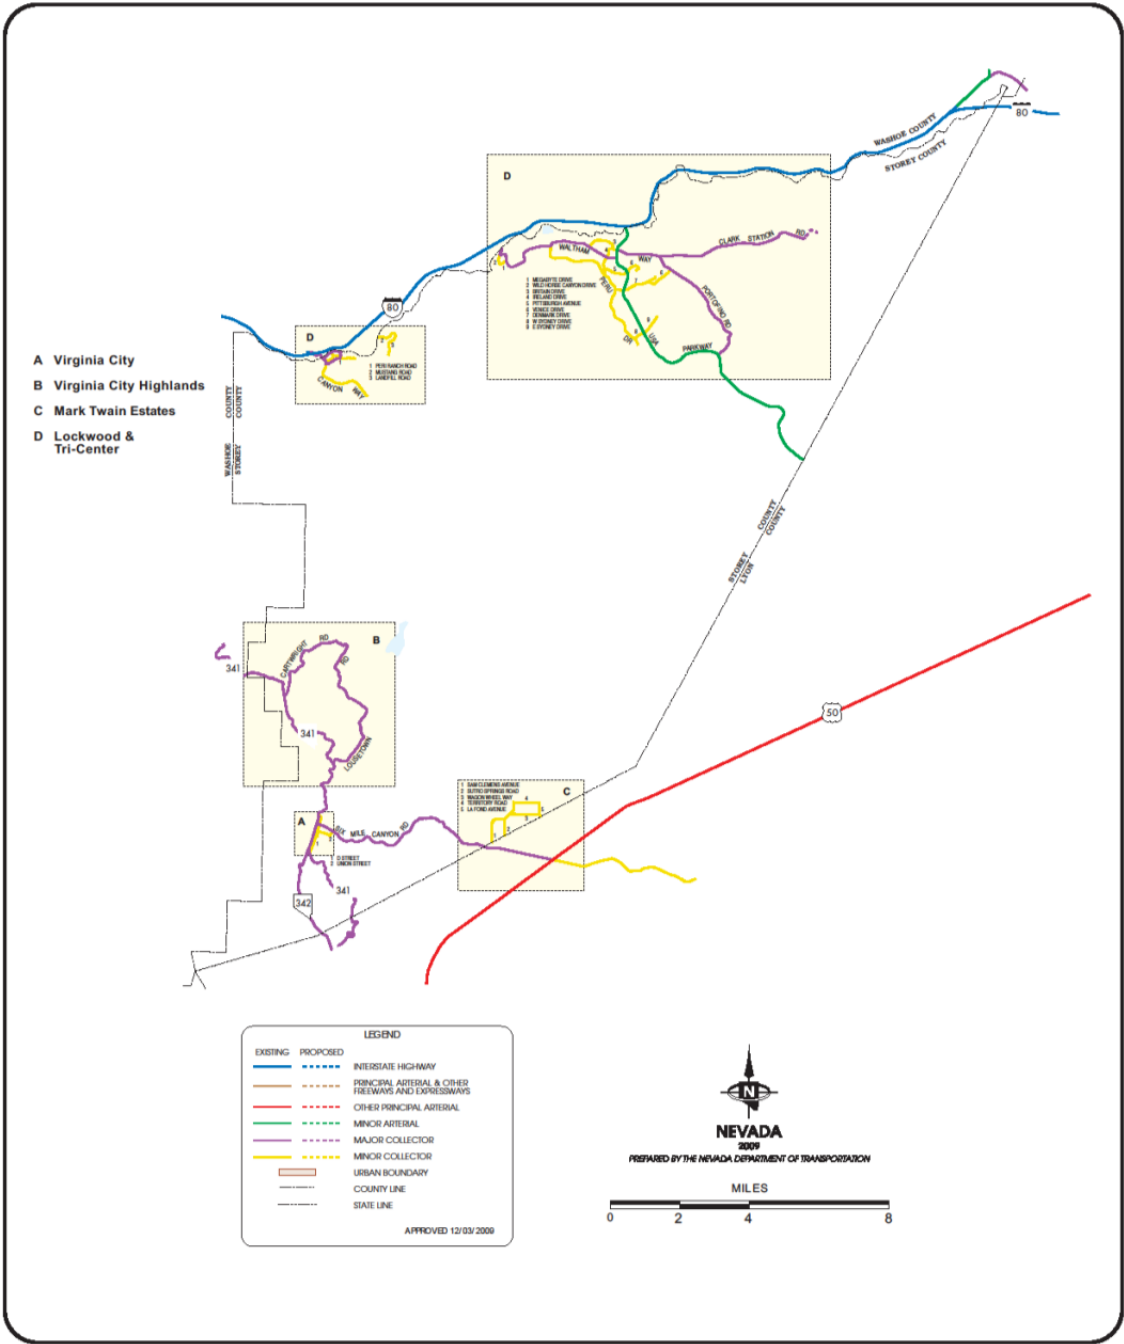

Appendix P

Functional Class Maps (NDOT)

Storey County

ROADWAY FUNCTIONAL CLASSIFICATION STOREY COUNTY, NEVADA

VIRGINIA CITY HIGHLANDS, VIRGINIA CITY & MARK TWAIN ESTATES
ROADWAY FUNCTIONAL CLASSIFICATION
STOREY COUNTY, NEVADA

LOCKWOOD & TRI-CENTER

ROADWAY FUNCTIONAL CLASSIFICATION **STOREY COUNTY, NEVADA**