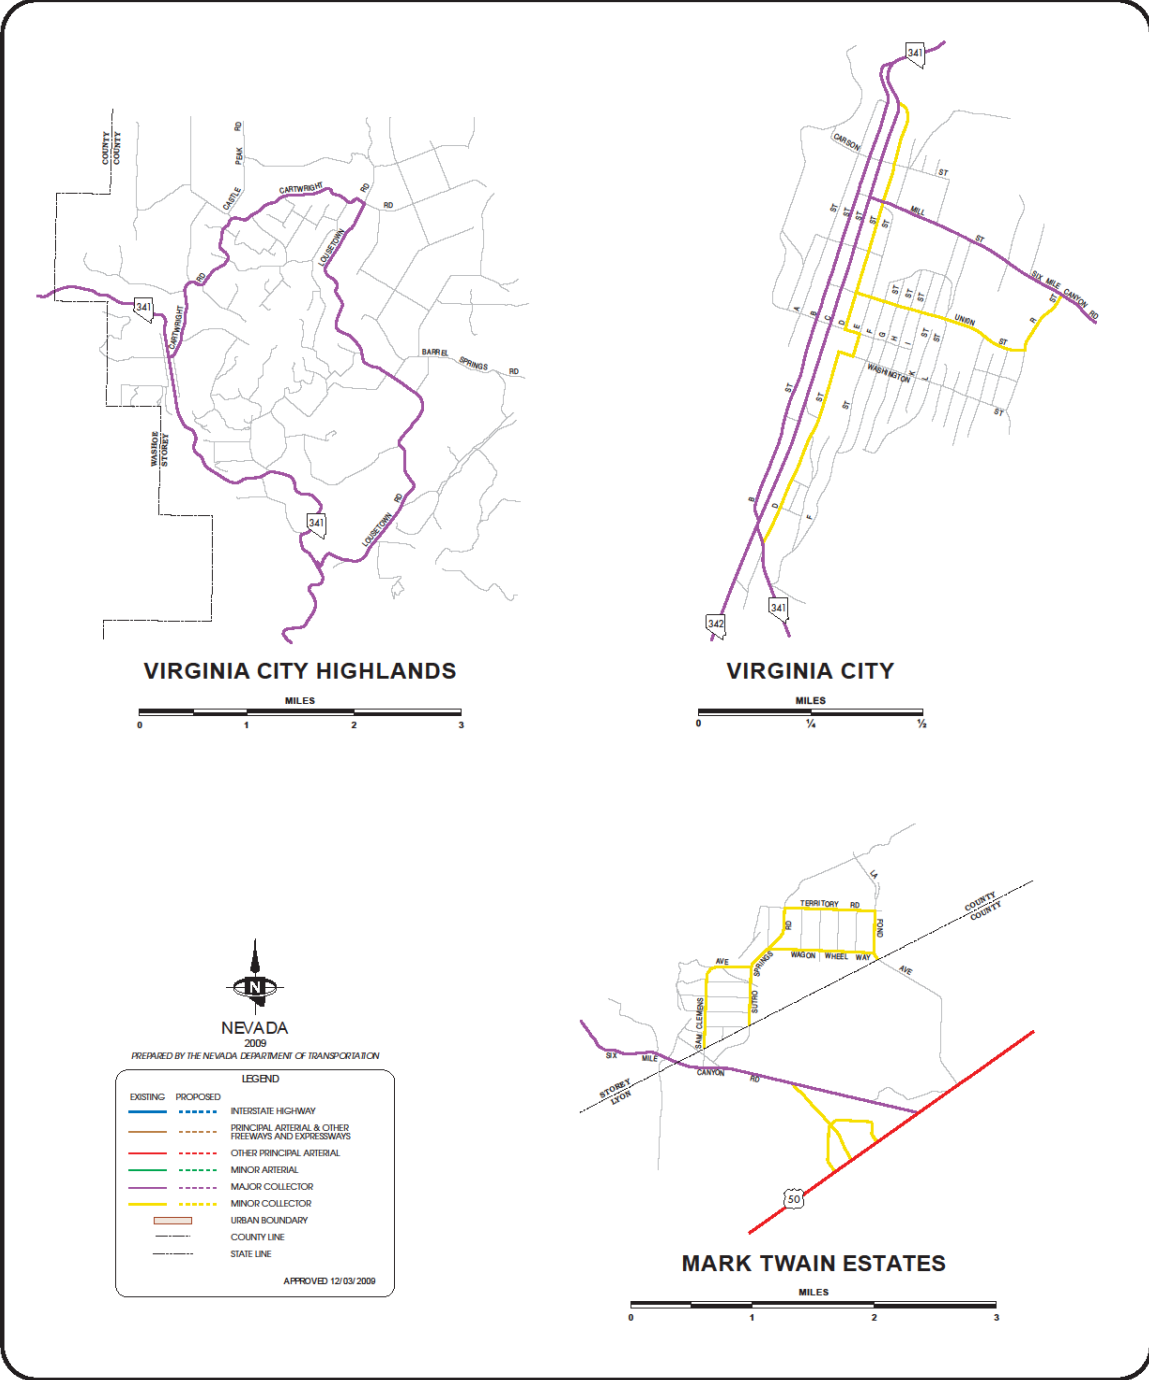

Appendix P

Functional Class Maps (NDOT)

Storey County

ROADWAY FUNCTIONAL CLASSIFICATION STOREY COUNTY, NEVADA

VIRGINIA CITY HIGHLANDS, VIRGINIA CITY & MARK TWAIN ESTATES
ROADWAY FUNCTIONAL CLASSIFICATION
STOREY COUNTY, NEVADA

LOCKWOOD & TRI-CENTER

ROADWAY FUNCTIONAL CLASSIFICATION **STOREY COUNTY, NEVADA**