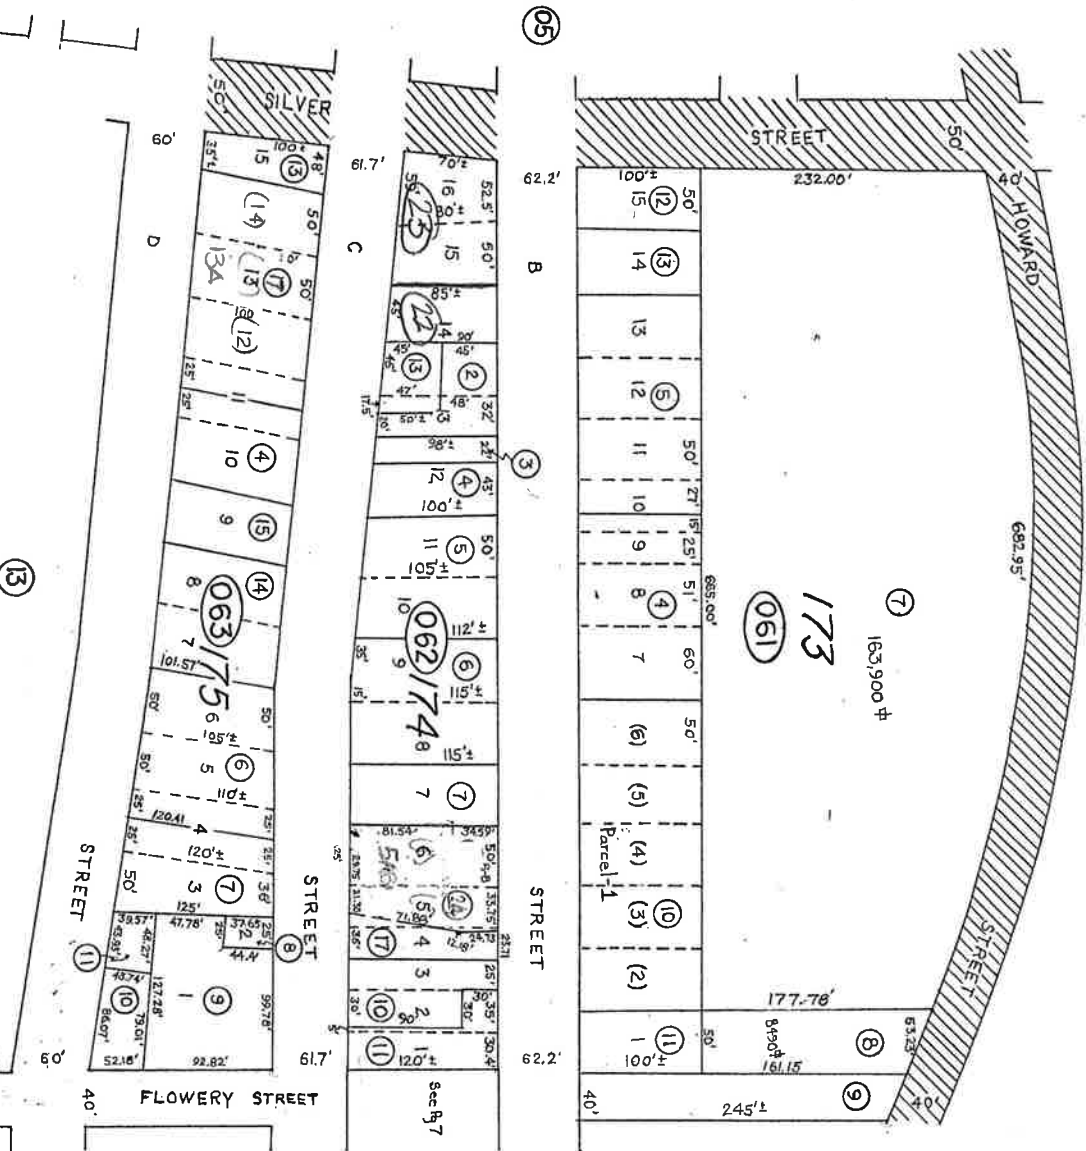

Por SW4 Sec. 29  
T17N,R21E,M.D.B.&M.

Virginia City  
STOREY COUNTY

STOREY COUNTY, NEVADA  
This map is prepared for the use of the Storey County Assessor for assessment and illustrative purposes ONLY. It does not represent a survey. No liability is assumed as to the sufficiency or accuracy of the data delineated herein.