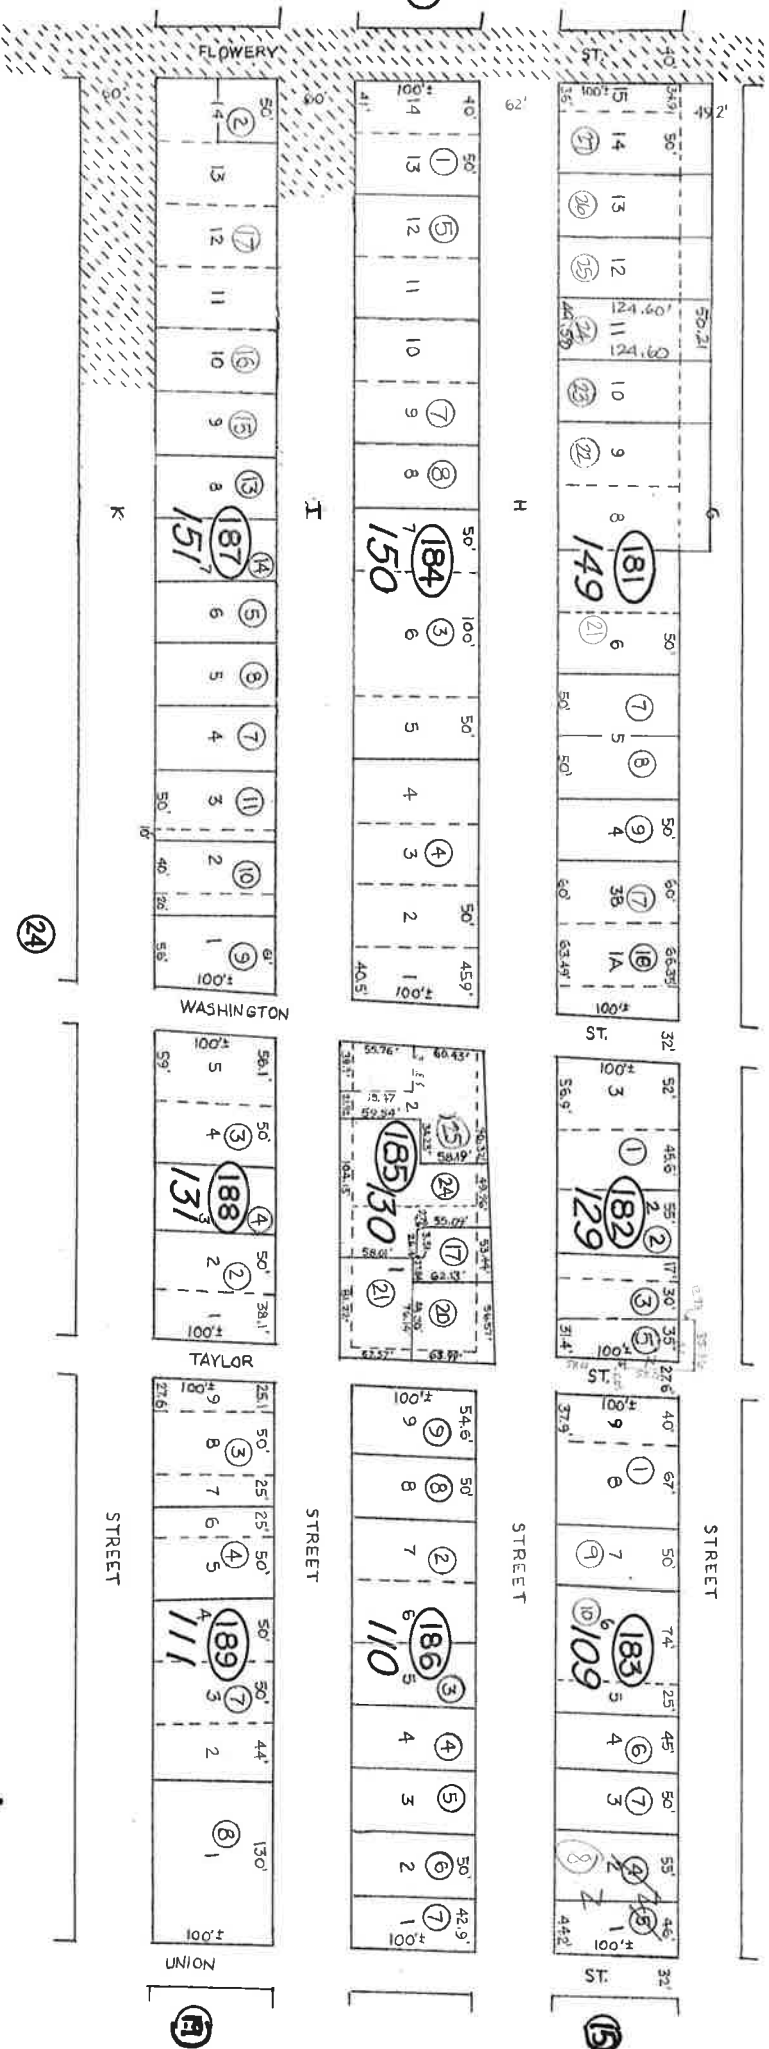

Por NW4SE4, Sec 29
 T17N, R21E, M.D.B. & M.

Revised April 2004 -IS

STOREY COUNTY, NEVADA

This map is prepared for the use of the Storey County Assessor for assessment and illustrative purposes ONLY. It does not represent a survey. No liability is assumed as to the sufficiency or accuracy of the data delineated herein.

Virginia City

STOREY COUNTY