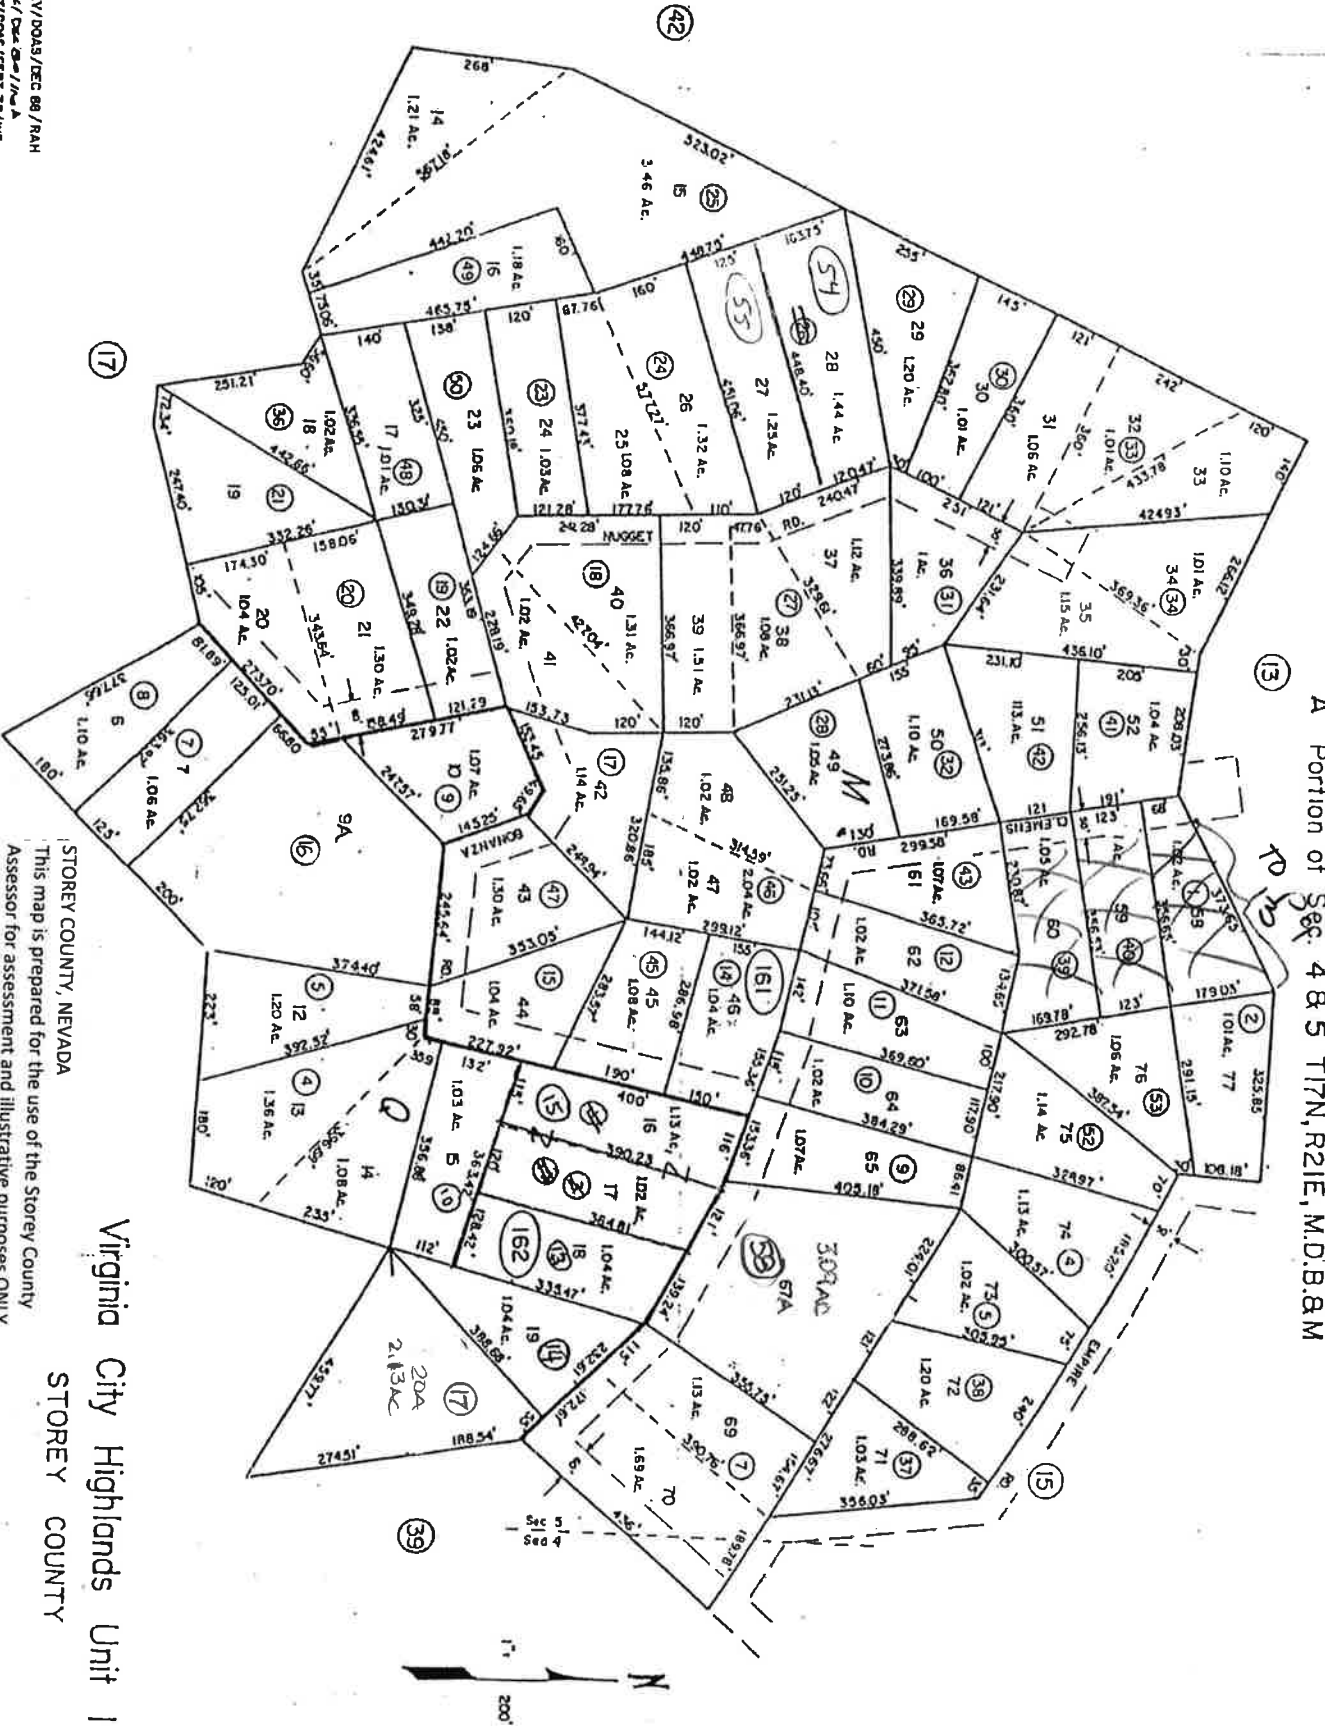

A Portion of Sec. 4 & 5 T17N, R21E, M.D.B.&M

REV/DOAS/DEC 88/RAH  
 C/L/D&S/RAH  
 STOREY COUNTY, NV

Virginia City Highlands Unit 1

STOREY COUNTY

STOREY COUNTY, NEVADA  
 This map is prepared for the use of the Storey County  
 Assessor for assessment and illustrative purposes ONLY.  
 It does not represent a survey. No liability is assumed as to the  
 sufficiency or accuracy of the data delineated herein.